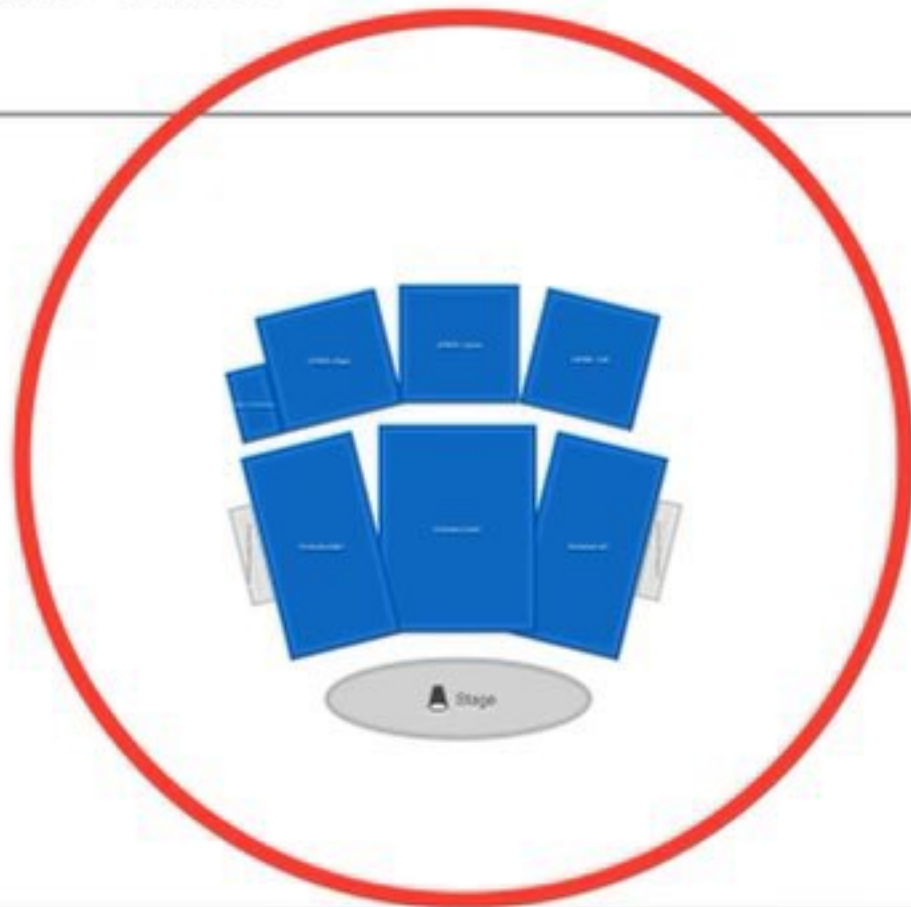

SELECT OPTIONS

STEP TWO

Rock n Roll XXXIV - Goes to the Movies

Thu, Mar 9, 2023 - 7:00 PM

Select Your Seat

Reserved Seating

$0.00 >

Tap the section
you want