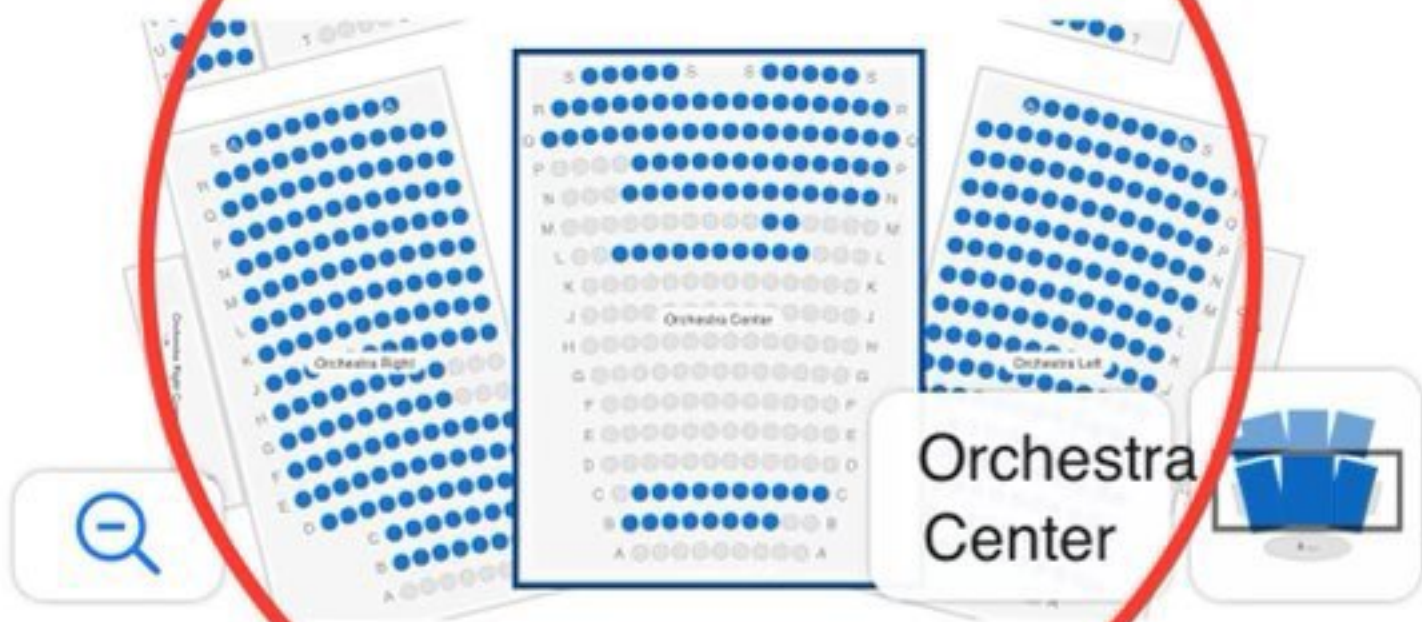

\$0.00 >

Tap the section
you want

SELECT OPTIONS

STEP THREE

Thu, Mar 9, 2023 - 7:00 PM

Select Your Seat

Reserved Seating

\$0.00 >

Any Blue dots are
Open seats
Select the seats you
want by clicking them

SELECT OPTIONS

STEP FOUR

Rock n Roll XXXIV - Goes to the Movies

Thu, Mar 9, 2023 - 7:00 PM

\$0.00
Reserved Seating

Orchestra Center
Row B Seat 22

Selected

Select Your Seat

Row B Seat 22 \$0.00

Sub Total: \$0.00

Fees: \$0.00

Total: \$0.00

GET 1 TICKETS

MOBILE ENTRY

STEP FIVE

Reserved Seating

Starting at \$0.00

Selected seats will be held for 15 minutes. Time remaining: 11:20

Season Pass

CHANGE SEATS

Section Orchestra Center, Row B, Seat 22 \$0.00

Add Promo Code